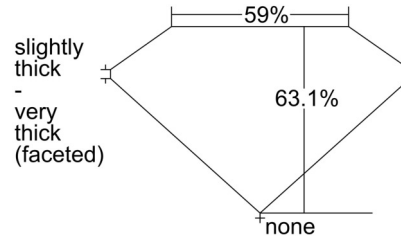

GIA NATURAL DIAMOND GRADING REPORT

August 16, 2024  
 GIA Report Number ..... 1503158287  
 Shape and Cutting Style ..... Pear Brilliant  
 Measurements ..... 8.66 x 5.59 x 3.53 mm

GRADING RESULTS

Carat Weight ..... 1.01 carat  
 Color Grade ..... D  
 Clarity Grade ..... SI1

ADDITIONAL GRADING INFORMATION

Polish ..... Excellent  
 Symmetry ..... Very Good  
 Fluorescence ..... None  
 Inscription(s): GIA 1503158287  
**Comments:** Pinpoints are not shown.

PROPORTIONS

Profile not to actual proportions

CLARITY CHARACTERISTICS

KEY TO SYMBOLS\*

-  Feather
-  Crystal
-  Needle

\* Red symbols denote internal characteristics (inclusions). Green or black symbols denote external characteristics (blemishes). Diagram is an approximate representation of the diamond, and symbols shown indicate type, position, and approximate size of clarity characteristics. All clarity characteristics may not be shown. Details of finish are not shown.