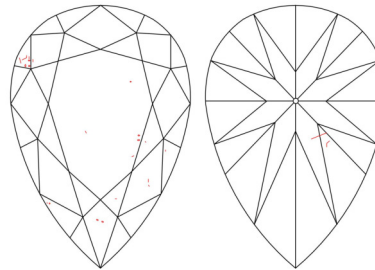

GIA NATURAL DIAMOND GRADING REPORT

August 16, 2024  
 GIA Report Number ..... 1503158287  
 Shape and Cutting Style ..... Pear Brilliant  
 Measurements ..... 8.66 x 5.59 x 3.53 mm

GRADING RESULTS

Carat Weight ..... 1.01 carat  
 Color Grade ..... D  
 Clarity Grade ..... SI1

ADDITIONAL GRADING INFORMATION

Polish ..... Excellent  
 Symmetry ..... Very Good  
 Fluorescence ..... None  
 Inscription(s): GIA 1503158287  
**Comments:** Pinpoints are not shown.

PROPORTIONS

Profile not to actual proportions

CLARITY CHARACTERISTICS

KEY TO SYMBOLS\*

-  Feather
-  Crystal
-  Needle

\* Red symbols denote internal characteristics (inclusions). Green or black symbols denote external characteristics (blemishes). Diagram is an approximate representation of the diamond, and symbols shown indicate type, position, and approximate size of clarity characteristics. All clarity characteristics may not be shown. Details of finish are not shown.